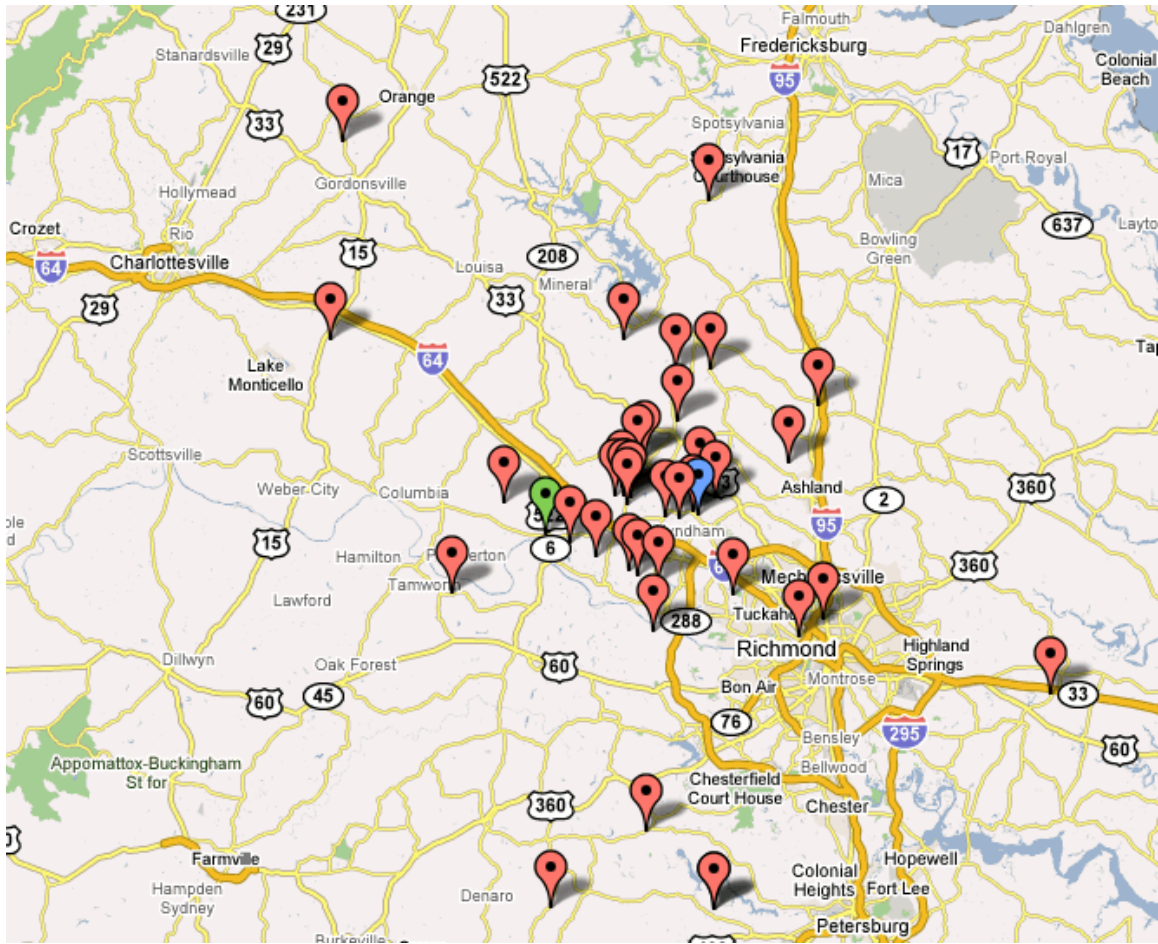

CVACTA Member Addresses

This map shows the addresses of the members of the Central Virginia Combined Training Association. The Blue marker is the Rockville Library meeting location and the Green Marker is the Goochland Library meeting location.